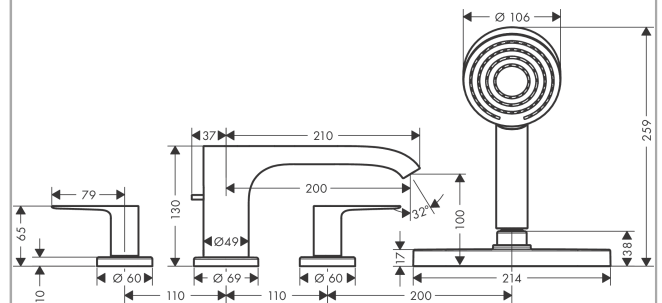

Vivenis

4-hole rim mounted bath mixer with sBox

Surfaces: **Chrome** Article Number: **75444000**

Description

product features

- consists of: 4-hole rim mounted bath mixer, hand shower, shower holder, shower hose, hose box
- 2 functions
- connection type: basic set
- spray type mixer: WaterfallStream
- spray type hand shower: PowderRain
- maximum pull-out length of hand shower: 1.45 m
- sBox for quiet, smooth and protected hose guidance
- maximum flow rate at 3 bar: 23,9 l/min
- flow rate for bath spout at 3 bar: 23,9 l/min
- flow rate of hand shower at 3 bar: 10,5 l/min
- min. operating pressure: 1 bar
- max. operating pressure: 10 bar
- ceramic valves hot/ cold 90°
- non-return valve
- connection dimension: DN15

Technology

Design awards

reddot winner 2021

Product image

Scale drawing

Vivenis
4-hole rim mounted bath mixer with sBox
 Surfaces: **Chrome** Article Number: **75444000**

Flowchart